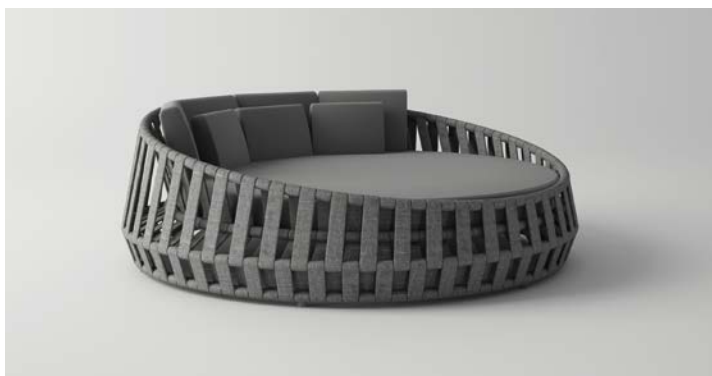

Dimensions

W79 x D209 x H40 cm

MaterialsPowder coated
aluminum frame
Woven belt 45x18 mm
Mattress upholstered in fabric
or eco leather

Litus Daybed**3021505**

Dimensions

Ø190 x H65 cm

MaterialsPowder coated
aluminum frame
Woven belt 45x18 mm
Mattress upholstered in fabric
or eco leather